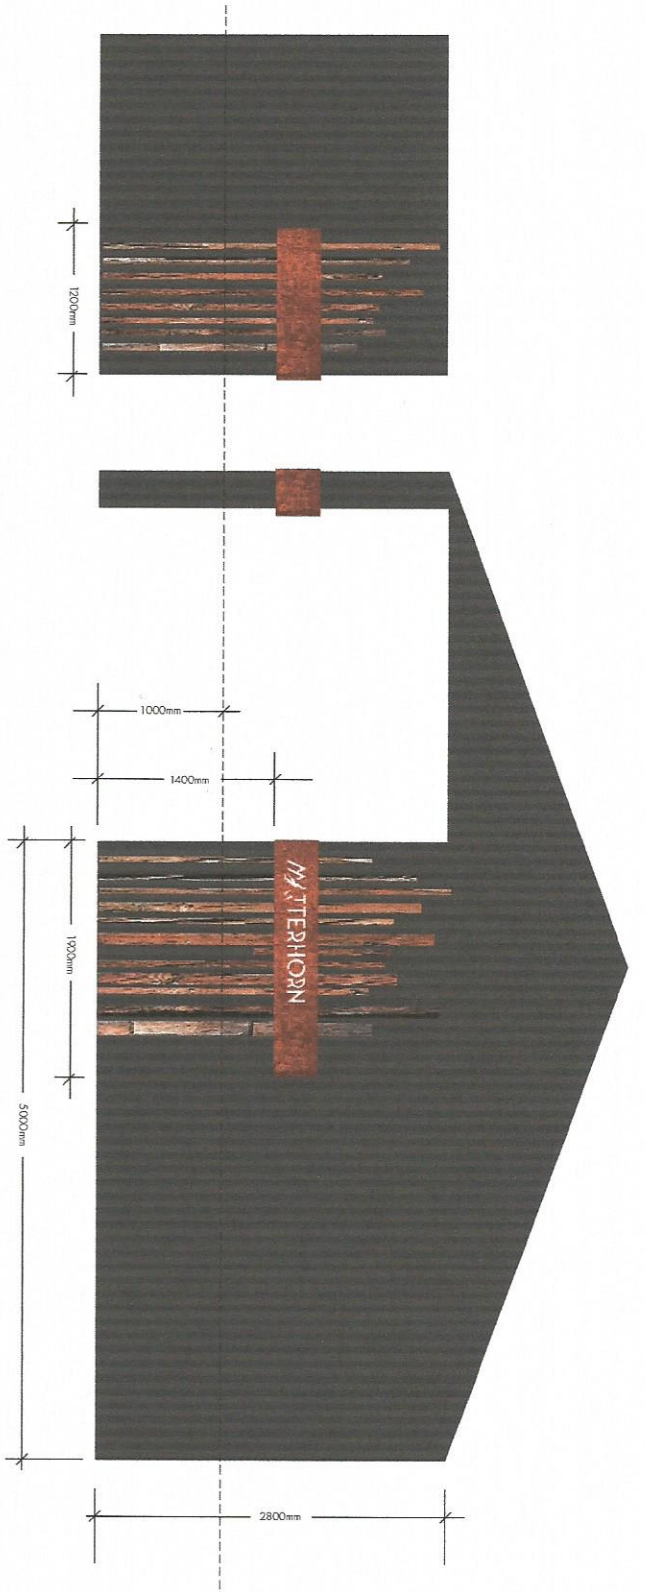

# MATTERHORN

EXTERNAL SIGNAGE

FEBRUARY 2017

*Northern Elevation.*

MATTERHORN LODGE EXTERNAL SIGNAGE  
SCALE 40:1

*Northern Elevation - 1st Floor only.*

Entry Porch

MONUMENT®

MATTERHORN LODGE EXTERNAL SIGNAGE  
SCALE 1:0.1