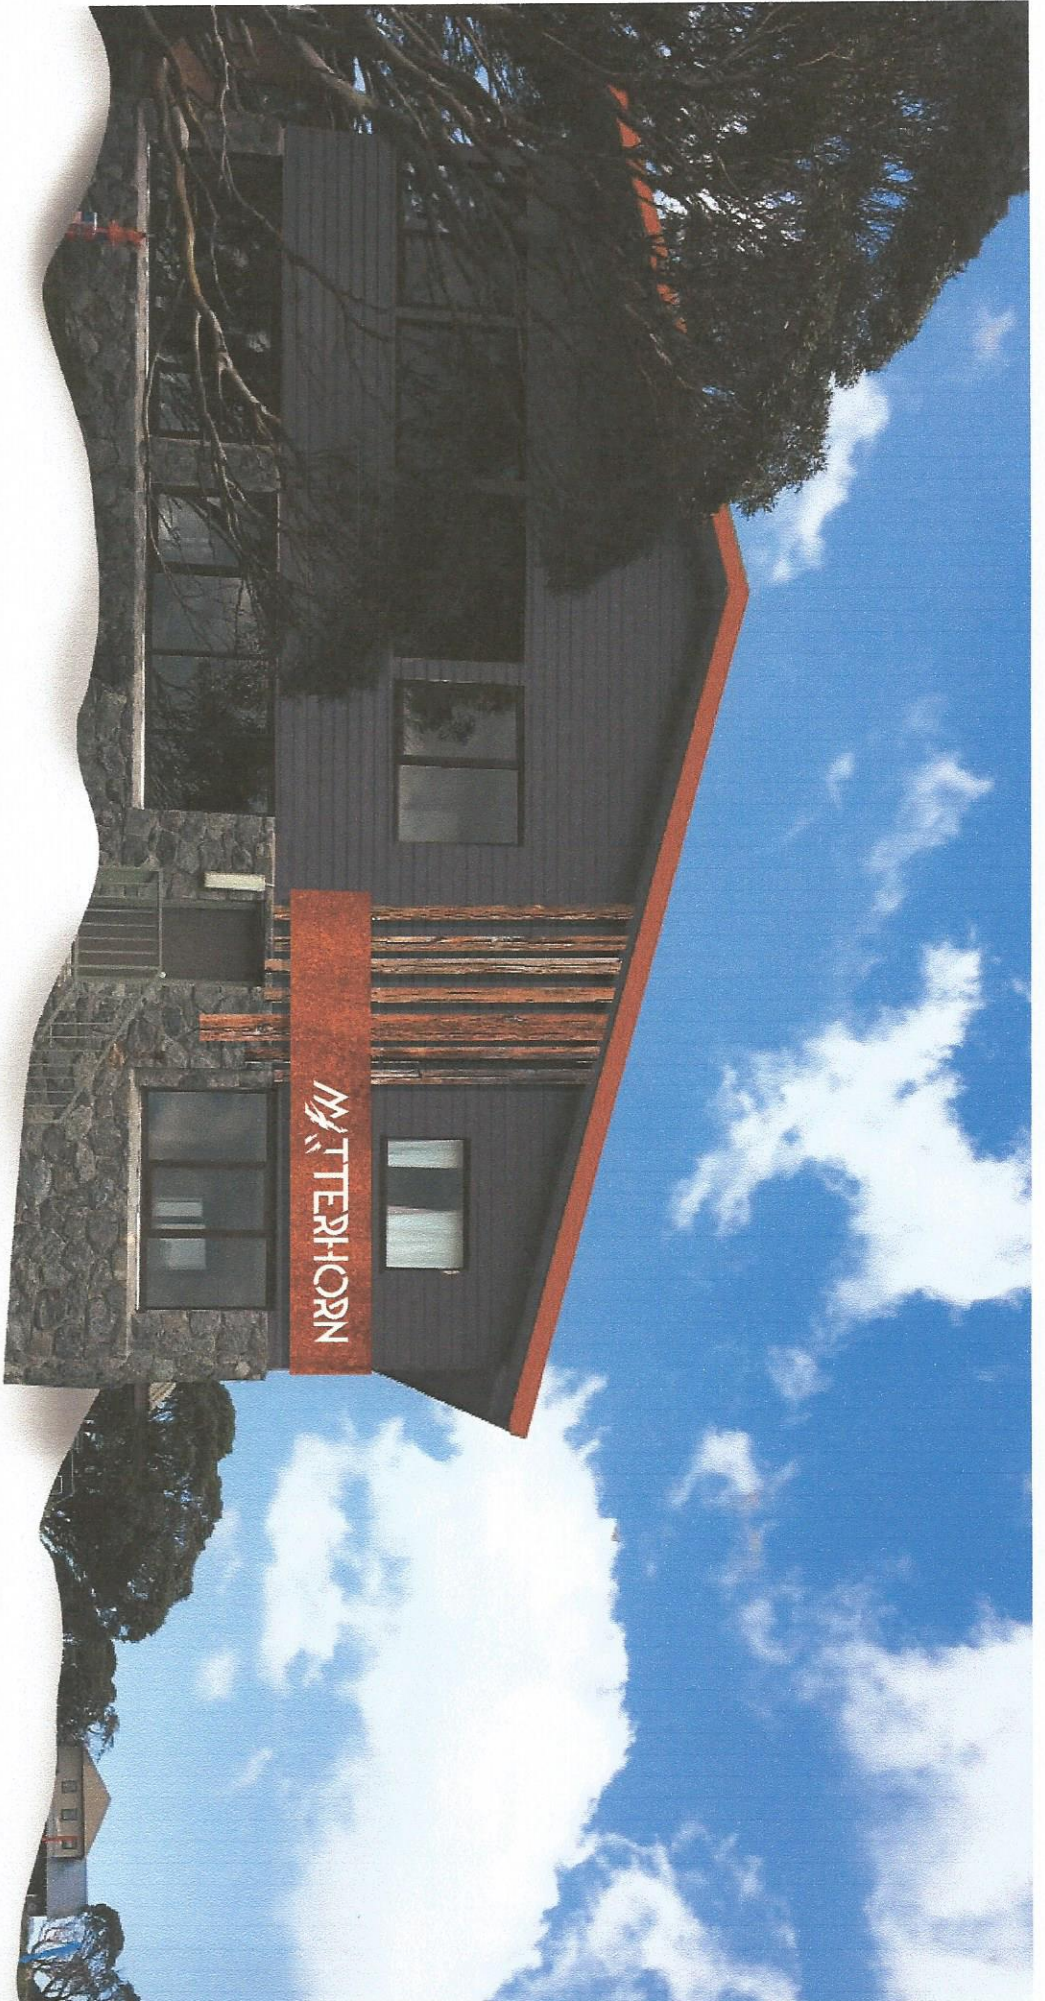

# MATTERHORN

EXTERNAL SIGNAGE

FEBRUARY 2017

*Northern Elevation.*

MATTERHORN LODGE EXTERNAL SIGNAGE  
SCALE 40:1

*Northern Elevation - 1st Floor only.*

Entry Porch

MONUMENT®

MATTERHORN LODGE EXTERNAL SIGNAGE  
SCALE 1:0.1