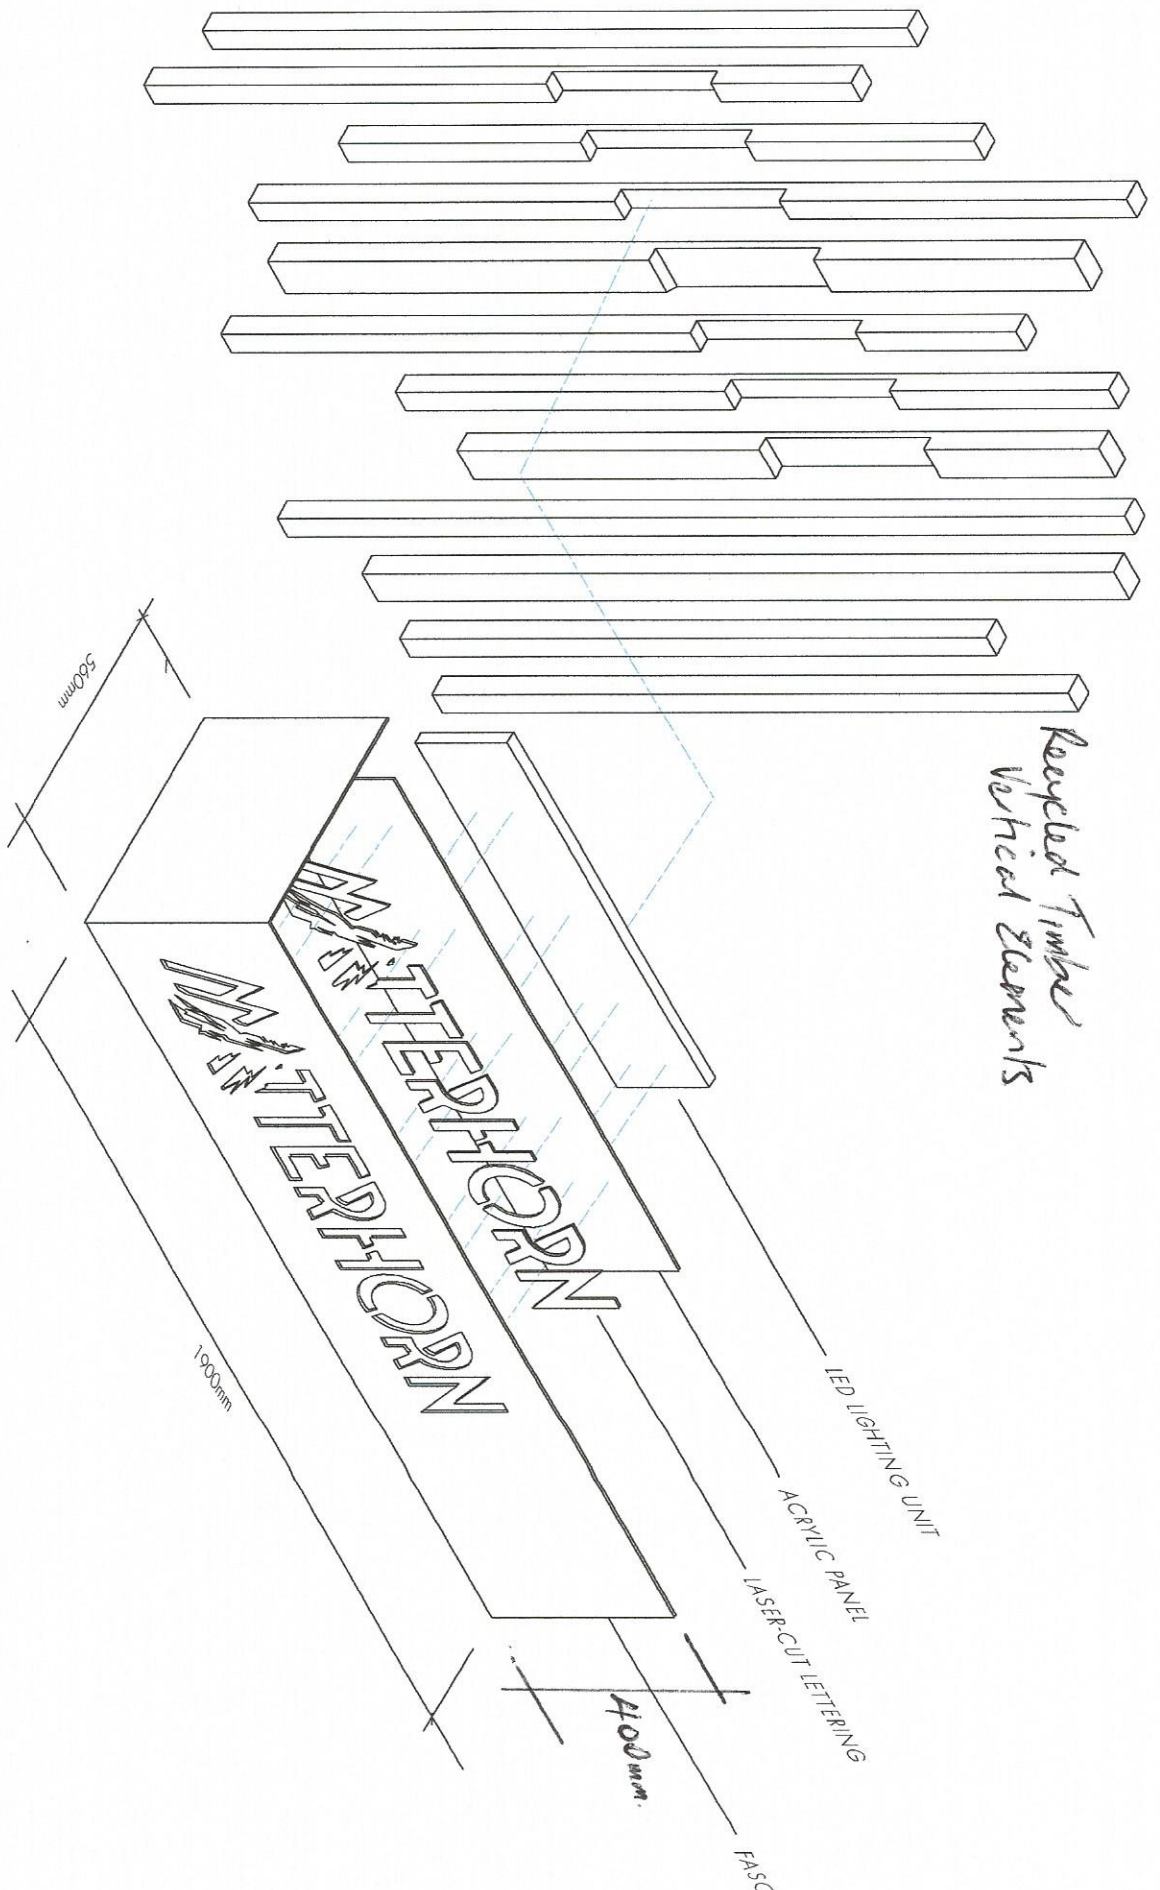

# MATTERHORN

EXTERNAL SIGNAGE

FEBRUARY 2017

*Northern Elevation.*

MATTERHORN LODGE EXTERNAL SIGNAGE  
SCALE 40:1

*Northern Elevation - 1st Floor only.*

Entry Porch

MONUMENT®

MATTERHORN LODGE EXTERNAL SIGNAGE  
SCALE 1:0.1